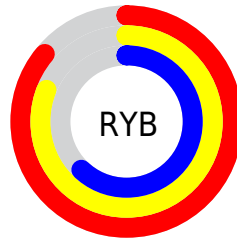

Details

The RGB color **219, 185, 158** is a light color, and the websafe version is hex **FFCC99**. A complement of this color would be **158, 192, 219**, and the grayscale version is **192, 192, 192**.

A 20% lighter version of the original color is **255, 241, 213**, and **163, 132, 107** is the 20% darker color. If you saturate the color by 10%, you get **219, 173, 136**, and if you desaturate by 10%, it is **219, 197, 180**.

Distribution

Red (86%)

Green (73%)

Blue (62%)

Red (86%)

Yellow (81%)

Blue (62%)

Cyan (0%)