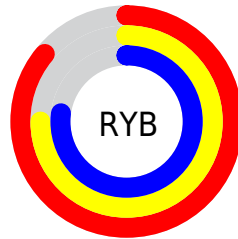

Red (86%)

Yellow (75%)

Blue (77%)