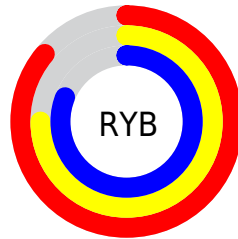

- Red (86%)
- Yellow (75%)
- Blue (81%)