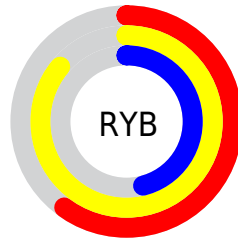

- Red (60%)
- Yellow (86%)
- Blue (46%)