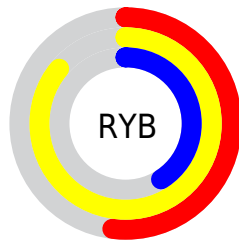

- Red (52%)
- Yellow (86%)
- Blue (41%)