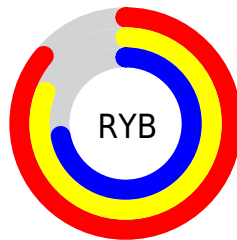

- Red (86%)
- Yellow (81%)
- Blue (72%)