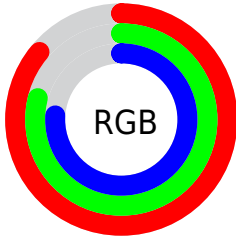

Distribution

- Red (86%)
- Green (79%)
- Blue (76%)