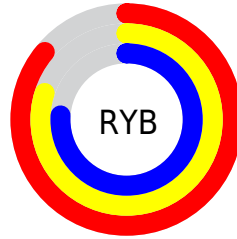

- Red (86%)
- Yellow (80%)
- Blue (76%)