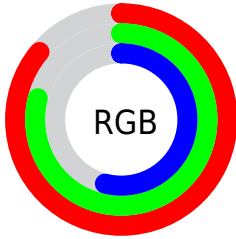

Distribution

- Red (86%)
- Green (79%)
- Blue (54%)