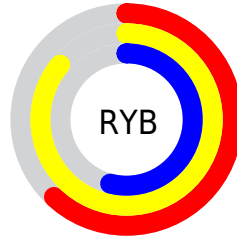

- Red (62%)
- Yellow (86%)
- Blue (54%)