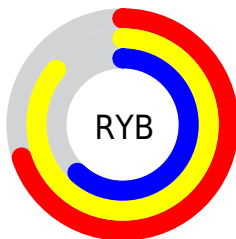

Red (70%)

Yellow (86%)

Blue (62%)