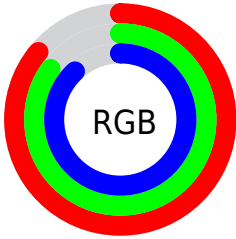

Distribution

- Red (86%)
- Green (85%)
- Blue (88%)