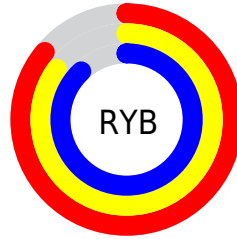

- Red (86%)
- Yellow (85%)
- Blue (88%)