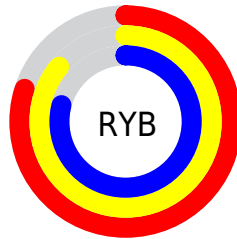

- Red (80%)
- Yellow (86%)
- Blue (79%)