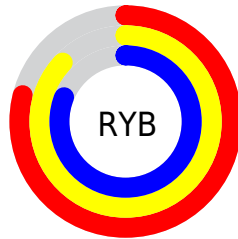

- Red (79%)
- Yellow (87%)
- Blue (81%)