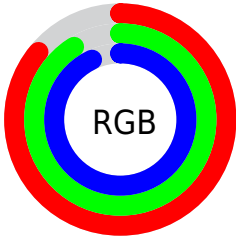

Distribution

- Red (86%)
- Green (91%)
- Blue (93%)