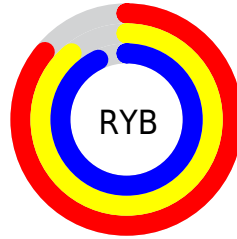

- Red (86%)
- Yellow (89%)
- Blue (93%)