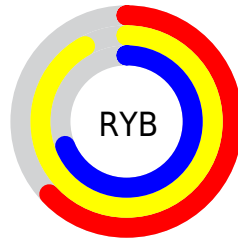

- Red (63%)
- Yellow (92%)
- Blue (69%)