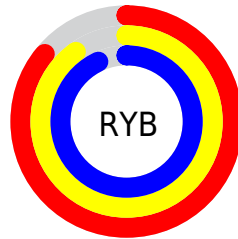

Details

The RGB color **219, 237, 235** is a light color, and the websafe version is hex FFFFFFFF. A complement of this color would be **237, 219, 221**, and the grayscale version is **231, 231, 231**.

A 20% lighter version of the original color is 255, 255, 255, and **164, 181, 179** is the 20% darker color. If you saturate the color by 10%, you get **195, 237, 232**, and if you desaturate by 10%, it is **243, 237, 238**.

Distribution

Red (86%)

Green (93%)

Blue (92%)

Red (86%)

Yellow (90%)

Blue (93%)

Cyan (8%)