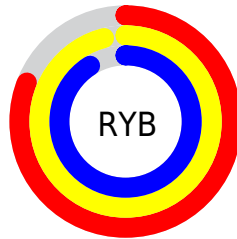

- Red (81%)
- Yellow (96%)
- Blue (91%)