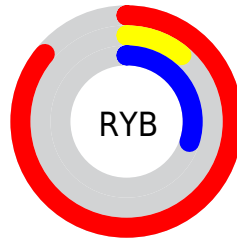

Details

The RGB color **219, 27, 77** is a dark color, and the websafe version is hex **CC0033**. The color can be described as dark washed red. A complement of this color would be **27, 219, 169**, and the grayscale version is **90, 90, 90**.

A 20% lighter version of the original color is **255, 98, 126**, and **156, 0, 34** is the 20% darker color. If you saturate the color by 10%, you get **219, 5, 61**, and if you desaturate by 10%, it is **219, 49, 93**.

Distribution

Red (86%)

Green (11%)

Blue (30%)

Red (86%)

Yellow (11%)

Blue (30%)

Cyan (0%)