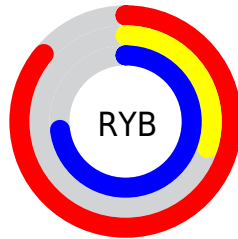

- Red (86%)
- Yellow (30%)
- Blue (73%)