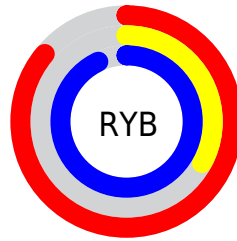

Red (86%)

Yellow (33%)

Blue (93%)