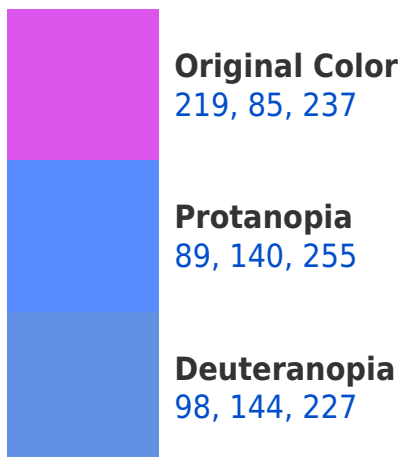

# Black Background

This preview shows how the RGB color 219, 85, 237 looks on a black background.

## RGB 219, 85, 237 Background

This preview shows how black text looks on a background with the RGB color 219, 85, 237.

This preview shows how white text looks on a background with the RGB color 219, 85, 237.

## Dichromacy

**Tritanopia**  
205, 118, 127

# Trichromacy

**Original Color**

219, 85, 237

**Protanomaly**

136, 120, 248

**Deuteranomaly**

142, 123, 231

**Tritanomaly**