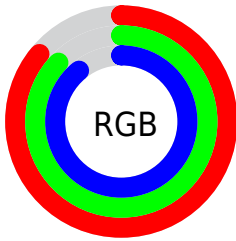

Distribution

- Red (86%)
- Green (87%)
- Blue (89%)