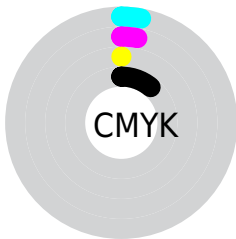

Details

The RGB color **220, 221, 227** is a light color, and the websafe version is hex **CCCCCC**. A complement of this color would be **227, 226, 220**, and the grayscale version is **221, 221, 221**.

A 20% lighter version of the original color is **255, 255, 255**, and **165, 166, 172** is the 20% darker color. If you saturate the color by 10%, you get **197, 202, 227**, and if you desaturate by 10%, it is **243, 240, 227**.

Distribution

- Red (86%)
- Green (87%)
- Blue (89%)

- Red (86%)
- Yellow (87%)
- Blue (89%)

- Cyan (3%)
- Magenta (3%)
- Yellow (0%)
- Black (11%)

- Cyan (14%)
- Magenta (13%)
- Yellow (11%)

Brightness & Saturation Gradients