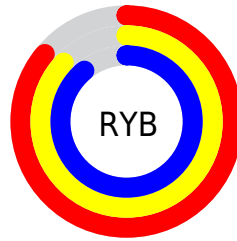

- Red (86%)
- Yellow (87%)
- Blue (89%)