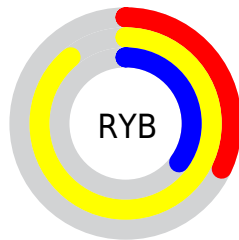

- Red (32%)
- Yellow (89%)
- Blue (35%)