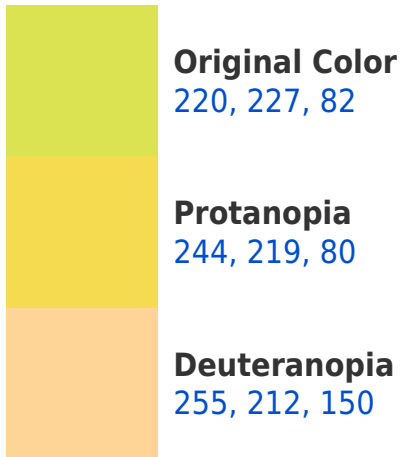

A 20% lighter version of the original color is **255, 255, 138**, and **162, 172, 15** is the 20% darker color. If you saturate the color by 10%, you get **219, 227, 59**, and if you desaturate by 10%, it is **221, 227, 105**.

159, 82, 227

104, 103, 115

9, 0, 179

2, 0, 51

Previews

White Background

This preview shows how the RGB color 220, 227, 82 looks on a white background.

Color Contrast Check

RGB 220, 227, 82 Background

This preview shows how black text looks on a background with the RGB color 220, 227, 82.

This preview shows how white text looks on a background with the RGB color 220, 227, 82.

Dichromacy

Tritanopia
234, 212, 229

Trichromacy

Original Color
220, 227, 82

Protanomaly
235, 222, 81

Deuteranomaly
242, 217, 125

Tritanomaly
229, 217, 176

Monochromacy