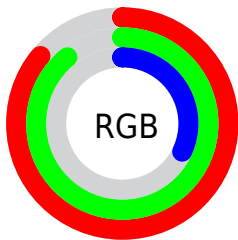

Distribution

- Red (86%)
- Green (89%)
- Blue (32%)