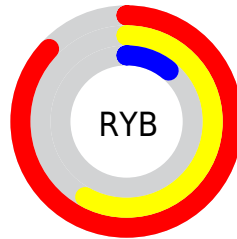

- Red (87%)
- Yellow (58%)
- Blue (11%)