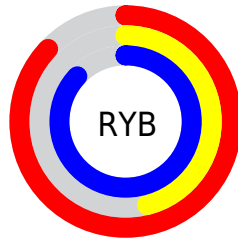

Red (87%)

Yellow (46%)

Blue (87%)