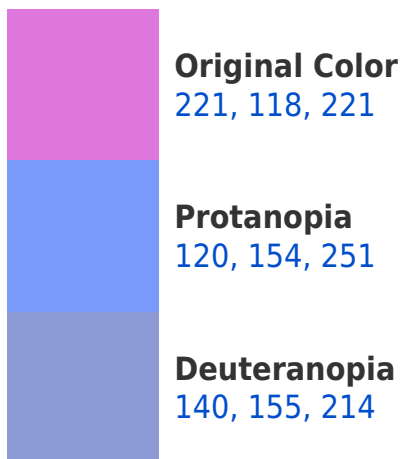

A 20% lighter version of the original color is **255, 173, 255**, and **164, 64, 166** is the 20% darker color. If you saturate the color by 10%, you get **221, 96, 221**, and if you desaturate by 10%, it is **221, 140, 221**.

Large Text (above 18pt) WCAG AAA ✓ Pass

Any Text WCAG AAA ✓ Pass

If you want to check with other color combinations, try the [Color Contrast Checker](#).

RGB 221, 118, 221 Background

This preview shows how black text looks on a background with the RGB color 221, 118, 221.

This preview shows how white text looks on a background with the RGB color 221, 118, 221.

Color Blindness Simulation

Color vision deficiency is a very complex topic, and I could not describe the different causes any better than Wikipedia does, so if you want to learn more, you should check out their [article about color blindness](#).

Dichromacy

Tritanopia
212, 135, 146

Trichromacy

Original Color

221, 118, 221

Protanomaly

157, 141, 240

Deuteranomaly