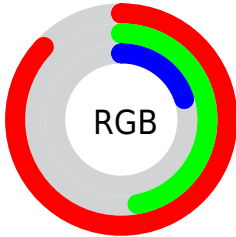

Distribution

- Red (87%)
- Green (47%)
- Blue (20%)