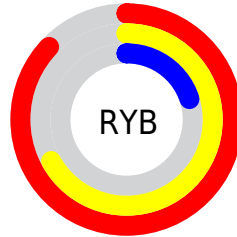

- Red (87%)
- Yellow (67%)
- Blue (20%)