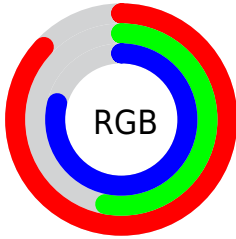

Distribution

- Red (87%)
- Green (53%)
- Blue (79%)