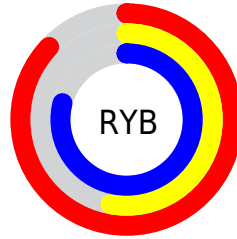

- Red (87%)
- Yellow (53%)
- Blue (79%)