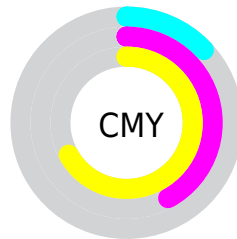

Details

The RGB color **221, 149, 85** is a light color, and the websafe version is hex **CC9966**. The color can be described as light muted orange. A complement of this color would be **85, 157, 221**, and the grayscale version is **164, 164, 164**.

A 20% lighter version of the original color is **255, 203, 136**, and **162, 98, 36** is the 20% darker color. If you saturate the color by 10%, you get **221, 137, 63**, and if you desaturate by 10%, it is **221, 161, 107**.

Distribution

- Red (87%)
- Green (58%)
- Blue (33%)

- Red (87%)
- Yellow (81%)
- Blue (33%)

- Cyan (0%)
- Magenta (33%)
- Yellow (62%)
- Black (13%)

- Cyan (13%)
- Magenta (42%)
- Yellow (67%)

Brightness & Saturation Gradients

These gradients show how the RGB color 221, 149, 85 changes by changing the brightness by 10 percent. The first figure shows a shift by +10% for each color and the second figure -10%.

Similar to the brightness gradients but the following saturation gradients show a change of the RGB color 221, 149, 85 by changing the saturation by 10% instead.