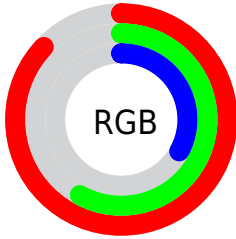

Distribution

- Red (87%)
- Green (58%)
- Blue (33%)