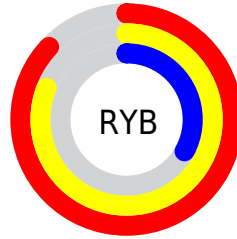

- Red (87%)
- Yellow (81%)
- Blue (33%)