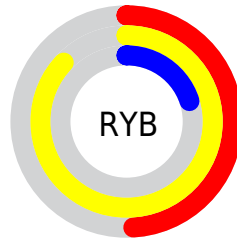

Details

The RGB color **221, 170, 51** is a dark color, and the websafe version is hex **CC9900**. The color can be described as middle muted orange. A complement of this color would be **51, 102, 221**, and the grayscale version is **172, 172, 172**.

A 20% lighter version of the original color is **255, 225, 106**, and **161, 118, 0** is the 20% darker color. If you saturate the color by 10%, you get **221, 163, 29**, and if you desaturate by 10%, it is **221, 177, 73**.

Distribution

Red (87%)

Green (67%)

Blue (20%)

Red (49%)

Yellow (87%)

Blue (20%)

Cyan (0%)