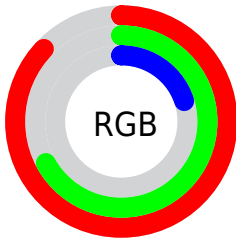

Distribution

Red (87%)

Green (67%)

Blue (20%)