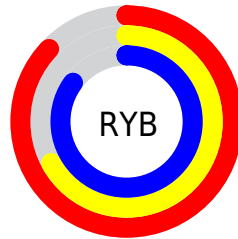

Red (87%)

Yellow (67%)

Blue (85%)