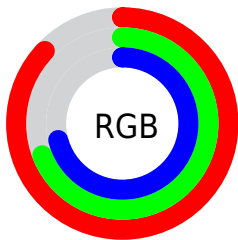

Distribution

- Red (87%)
- Green (69%)
- Blue (71%)