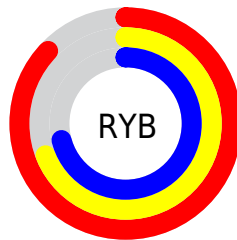

- Red (87%)
- Yellow (69%)
- Blue (71%)