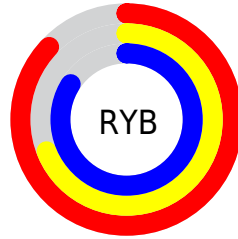

- Red (87%)
- Yellow (69%)
- Blue (84%)