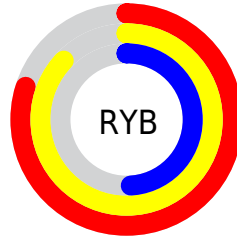

- Red (80%)
- Yellow (87%)
- Blue (49%)