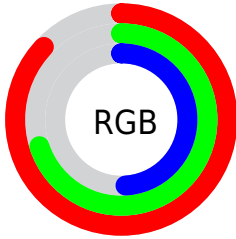

Distribution

- Red (87%)
- Green (70%)
- Blue (49%)