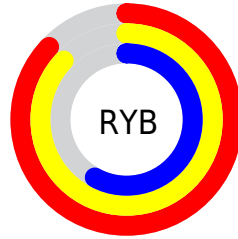

Details

The RGB color **221, 184, 147** is a light color, and the websafe version is hex **FFCC99**. A complement of this color would be **147, 184, 221**, and the grayscale version is **191, 191, 191**.

A 20% lighter version of the original color is **255, 240, 201**, and **165, 131, 96** is the 20% darker color. If you saturate the color by 10%, you get **221, 173, 125**, and if you desaturate by 10%, it is **221, 195, 169**.

Distribution

Red (87%)

Green (72%)

Blue (58%)

Red (87%)

Yellow (87%)

Blue (58%)

Cyan (0%)