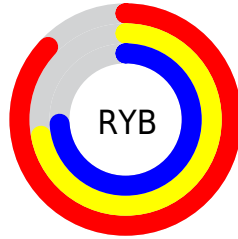

- Red (87%)
- Yellow (72%)
- Blue (74%)