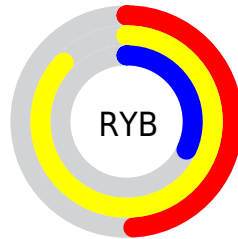

- Red (49%)
- Yellow (87%)
- Blue (32%)