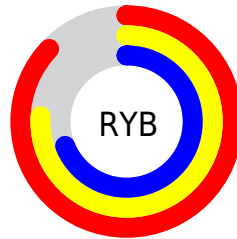

- Red (87%)
- Yellow (76%)
- Blue (69%)