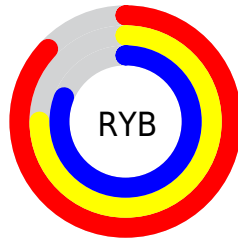

- Red (87%)
- Yellow (75%)
- Blue (81%)