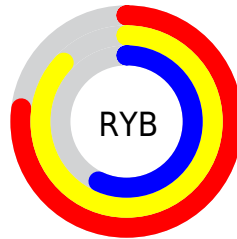

- Red (77%)
- Yellow (87%)
- Blue (57%)