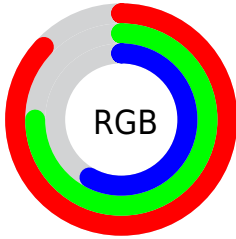

Distribution

- Red (87%)
- Green (75%)
- Blue (58%)