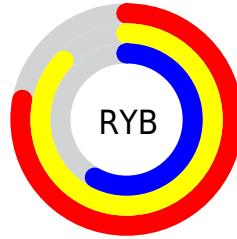

- Red (78%)
- Yellow (87%)
- Blue (58%)