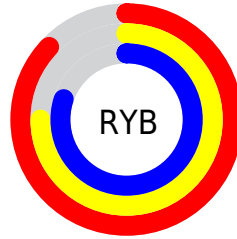

- Red (87%)
- Yellow (75%)
- Blue (80%)