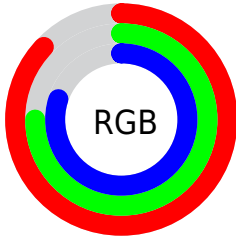

Distribution

- Red (87%)
- Green (75%)
- Blue (80%)