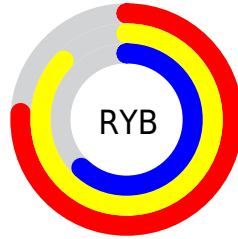

- Red (76%)
- Yellow (87%)
- Blue (62%)