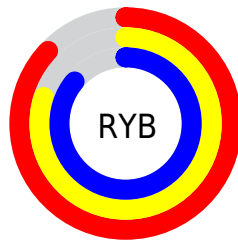

- Red (87%)
- Yellow (80%)
- Blue (86%)