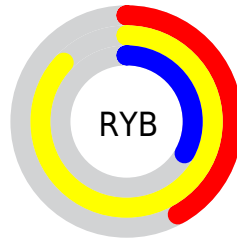

Details

The RGB color **221, 203, 85** is a light color, and the websafe version is hex **C6C666**. The color can be described as light muted yellow. A complement of this color would be **85, 103, 221**, and the grayscale version is **195, 195, 195**.

A 20% lighter version of the original color is **255, 255, 139**, and **163, 149, 28** is the 20% darker color. If you saturate the color by 10%, you get **221, 200, 63**, and if you desaturate by 10%, it is **221, 206, 107**.

Distribution

Red (87%)

Green (80%)

Blue (33%)

Red (42%)

Yellow (87%)

Blue (33%)

Cyan (0%)