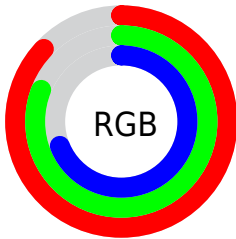

Distribution

- Red (87%)
- Green (81%)
- Blue (69%)