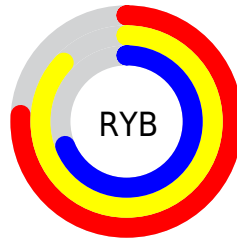

- Red (76%)
- Yellow (87%)
- Blue (69%)