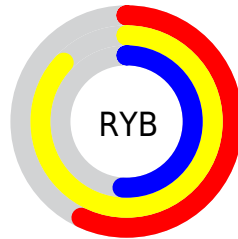

- Red (57%)
- Yellow (87%)
- Blue (51%)