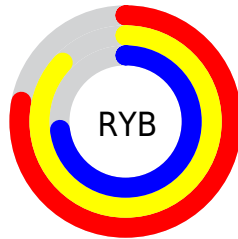

- Red (78%)
- Yellow (87%)
- Blue (73%)