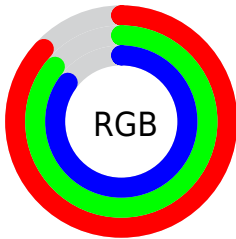

Distribution

Red (87%)

Green (86%)

Blue (85%)