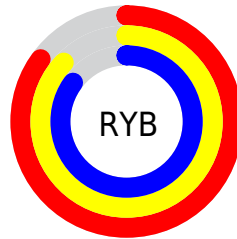

Red (85%)

Yellow (87%)

Blue (85%)