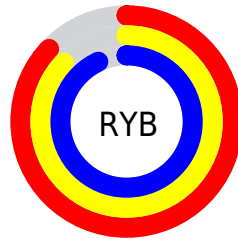

Details

The RGB color **221, 221, 237** is a light color, and the websafe version is hex **CCCCCC**. A complement of this color would be **237, 237, 221**, and the grayscale version is **223, 223, 223**.

A 20% lighter version of the original color is **255, 255, 255**, and **166, 166, 181** is the 20% darker color. If you saturate the color by 10%, you get **197, 197, 237**, and if you desaturate by 10%, it is **245, 245, 237**.

Distribution

Red (87%)

Green (87%)

Blue (93%)

Red (87%)

Yellow (87%)

Blue (93%)

Cyan (7%)