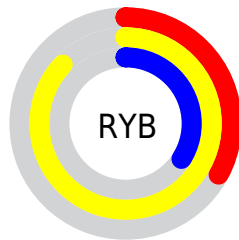

- Red (33%)
- Yellow (87%)
- Blue (34%)