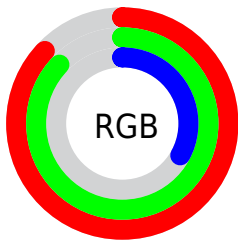

Distribution

- Red (87%)
- Green (87%)
- Blue (33%)