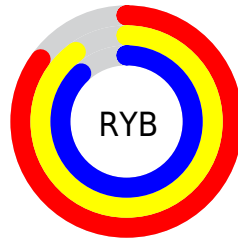

- Red (85%)
- Yellow (90%)
- Blue (88%)