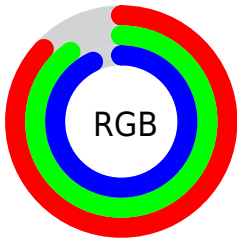

Distribution

- Red (87%)
- Green (90%)
- Blue (93%)