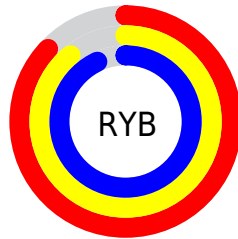

- Red (87%)
- Yellow (89%)
- Blue (93%)