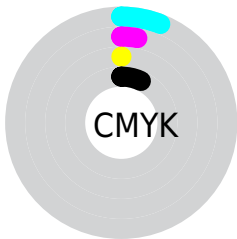

Details

The RGB color **221, 230, 236** is a light color, and the websafe version is hex **CCCCCC**. A complement of this color would be **236, 227, 221**, and the grayscale version is **228, 228, 228**.

A 20% lighter version of the original color is **255, 255, 255**, and **166, 175, 180** is the 20% darker color. If you saturate the color by 10%, you get **197, 221, 236**, and if you desaturate by 10%, it is **245, 239, 236**.

Distribution

- Red (87%)
- Green (90%)
- Blue (93%)

- Red (87%)
- Yellow (89%)
- Blue (93%)

- Cyan (6%)
- Magenta (3%)
- Yellow (0%)
- Black (7%)

- Cyan (13%)
- Magenta (10%)
- Yellow (7%)

Brightness & Saturation Gradients